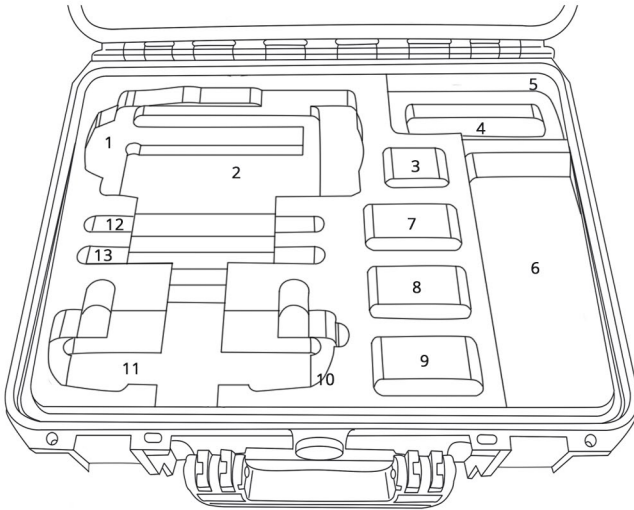

DJI MAVIC AIR CASE INSTRUCTION SHEET

- | | | |
|---|--|--------------------------|
| 1. DJI MAVIC AIR DRONE (SITS ON TOP OF PSU) | 6. 4 X PROPELLER GAURDS | 11. BATTERY CHARGING HUB |
| 2. PSU AND CABLE | 7. SPARE BATTERY 1 | 12. 4 X PROPELLER PACK 1 |
| 3. MULTI-USE COMPARTMENT | 8. SPARE BATTERY 2 | 13. 4 X PROPELLER PACK 2 |
| 4. MULTI-USE COMPARTMENT | 9. SPARE BATTERY 3 | |
| 5. UK PLUG | 10. CONTROLLER (SITS ON TOP OF CHARGING HUB) | |

FOAM MATERIAL:
LD18 BLACK

INCLUDES SELF ADHESIVE BACKING